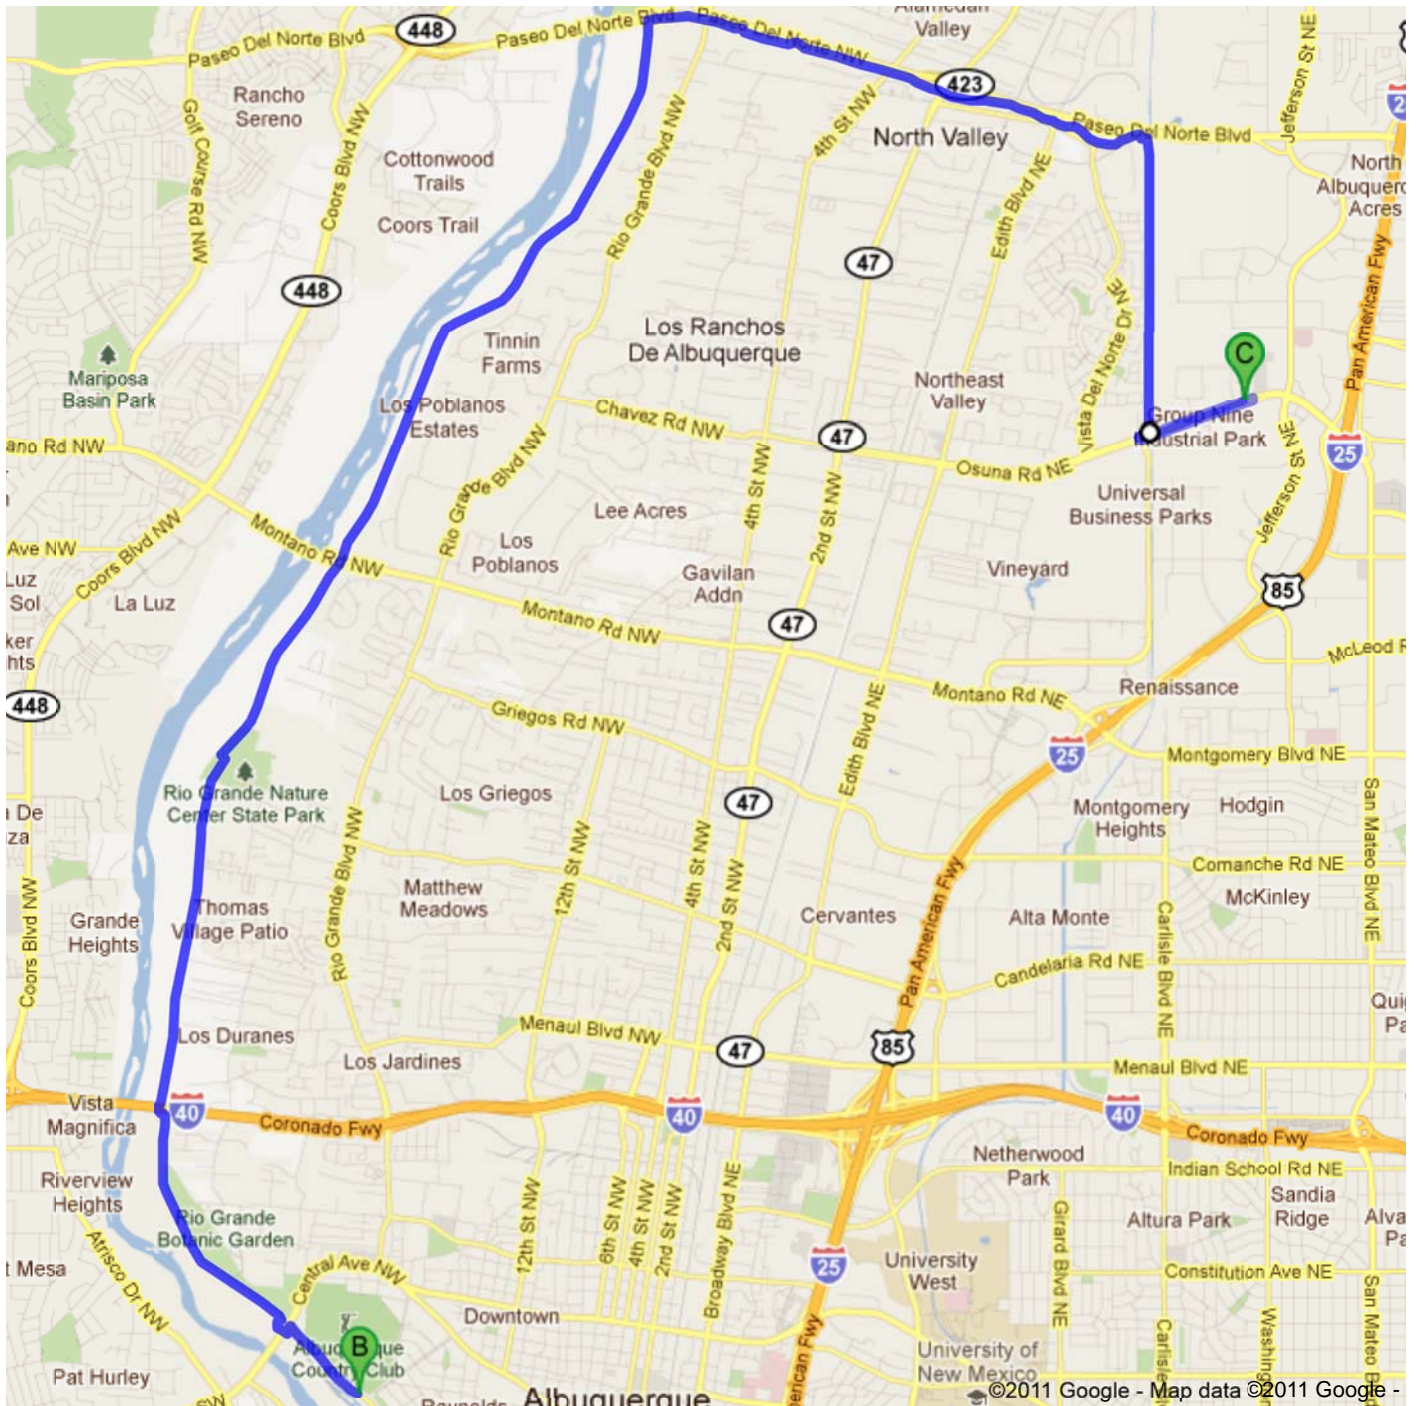

Directions to Calvary of Albuquerque
4001 Osuna Rd NE, Albuquerque, NM 87109
25.1 mi – about 2 hours 6 mins
Chase the Balloons 25-mile Ride

Calvary of Albuquerque

4001 Osuna Rd NE, Albuquerque, NM 87109

	1. Head west on Osuna Rd NE toward Washington St NE About 2 mins	go 0.5 mi total 0.5 mi
	2. Sharp right onto N Channel Trail About 6 mins	go 1.4 mi total 1.9 mi
	3. Slight left to stay on N Channel Trail	go 0.1 mi total 2.1 mi
	4. Slight left at El Pueblo Rd NE About 12 mins	go 2.5 mi total 4.6 mi
	5. Turn left toward Paseo Del Bosque Trail	go 266 ft total 4.6 mi
	6. Continue straight onto Paseo Del Bosque Trail About 15 mins	go 3.0 mi total 7.6 mi
	7. Slight left to stay on Paseo Del Bosque Trail About 6 mins	go 1.2 mi total 8.8 mi
	8. Turn left to stay on Paseo Del Bosque Trail About 15 mins	go 3.0 mi total 11.9 mi
	9. Slight right to stay on Paseo Del Bosque Trail	go 0.1 mi total 12.0 mi
	10. Turn left to stay on Paseo Del Bosque Trail	go 62 ft total 12.0 mi
	11. Turn left to stay on Paseo Del Bosque Trail	go 151 ft total 12.0 mi
	12. Turn right onto Tingley Dr SW About 2 mins	go 0.2 mi total 12.2 mi
	13. Slight right to stay on Tingley Dr SW Destination will be on the right About 1 min	go 0.2 mi total 12.5 mi

Total: **12.5 mi** – about **1 hour 0 mins**

Tingley Beach

total 0.0 mi

	14. Head northwest on Tingley Dr SW	go 230 ft total 230 ft
	15. Slight right to stay on Tingley Dr SW About 2 mins	go 0.3 mi total 0.4 mi
	16. Slight right to stay on Tingley Dr SW	go 0.1 mi total 0.5 mi
	17. Turn left onto Paseo Del Bosque Trail	go 194 ft total 0.5 mi
	18. Turn right to stay on Paseo Del Bosque Trail	go 62 ft total 0.5 mi
	19. Turn right to stay on Paseo Del Bosque Trail About 16 mins	go 3.1 mi total 3.7 mi
	20. Turn right to stay on Paseo Del Bosque Trail About 5 mins	go 1.0 mi total 4.7 mi