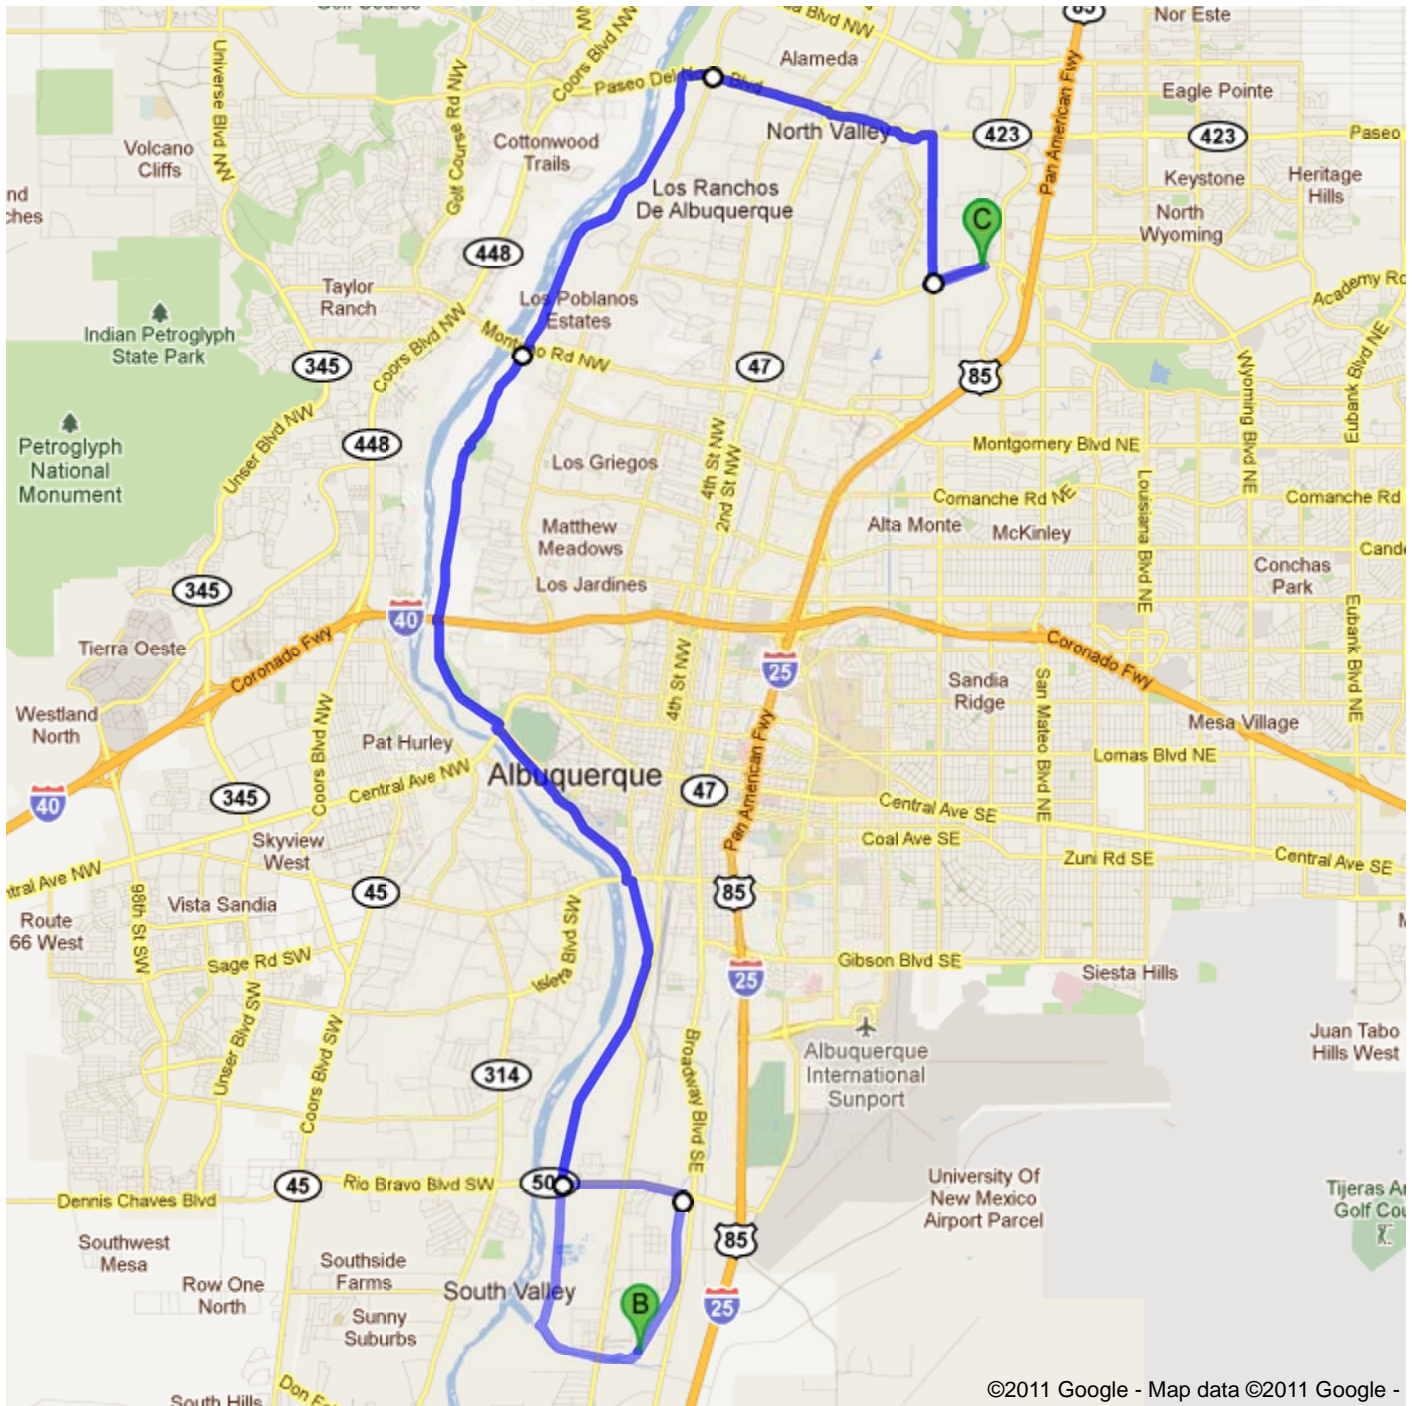

Directions to Calvary of Albuquerque

4001 Osuna Rd NE, Albuquerque, NM 87109

39.7 mi – about **3 hours 16 mins**

Chase the Balloons 2011 - Metric Century Ride

Calvary of Albuquerque

4001 Osuna Rd NE, Albuquerque, NM 87109

	1. Head west on Osuna Rd NE toward Washington St NE About 2 mins	go 0.5 mi total 0.5 mi
	2. Sharp right onto N Channel Trail About 6 mins	go 1.4 mi total 1.9 mi
	3. Slight left to stay on N Channel Trail	go 0.1 mi total 2.1 mi
	4. Slight left at El Pueblo Rd NE About 12 mins	go 2.5 mi total 4.6 mi
	5. Turn left toward Paseo Del Bosque Trail	go 266 ft total 4.6 mi
	6. Continue straight onto Paseo Del Bosque Trail About 15 mins	go 3.0 mi total 7.6 mi
	7. Slight left to stay on Paseo Del Bosque Trail About 6 mins	go 1.2 mi total 8.8 mi
	8. Turn left to stay on Paseo Del Bosque Trail About 15 mins	go 3.0 mi total 11.9 mi
	9. Slight right to stay on Paseo Del Bosque Trail About 10 mins	go 2.1 mi total 13.9 mi
	10. Slight right to stay on Paseo Del Bosque Trail About 15 mins	go 3.1 mi total 17.1 mi
	11. Turn right to stay on Paseo Del Bosque Trail	go 253 ft total 17.1 mi
	12. Turn right onto Chavez Loop About 12 mins	go 2.5 mi total 19.6 mi

Total: **19.6 mi** – about **1 hour 35 mins**

Chavez Loop

total 0.0 mi

	13. Head northeast on Chavez Loop toward Murray Rd SE About 12 mins	go 2.6 mi total 2.6 mi
	14. Continue straight onto Dean Dr SW About 1 min	go 0.2 mi total 2.8 mi
	15. Slight right onto Paseo Del Bosque Trail	go 253 ft total 2.9 mi
	16. Turn left to stay on Paseo Del Bosque Trail About 25 mins	go 5.1 mi total 7.9 mi
	17. Keep left at the fork About 16 mins	go 3.2 mi total 11.1 mi
	18. Turn right to stay on Paseo Del Bosque Trail About 5 mins	go 1.0 mi total 12.1 mi
	19. Slight right to stay on Paseo Del Bosque Trail	go 413 ft total 12.2 mi
	20. Slight left to stay on Paseo Del Bosque Trail About 15 mins	go 3.1 mi total 15.3 mi
	21. Slight left	go 266 ft total 15.3 mi